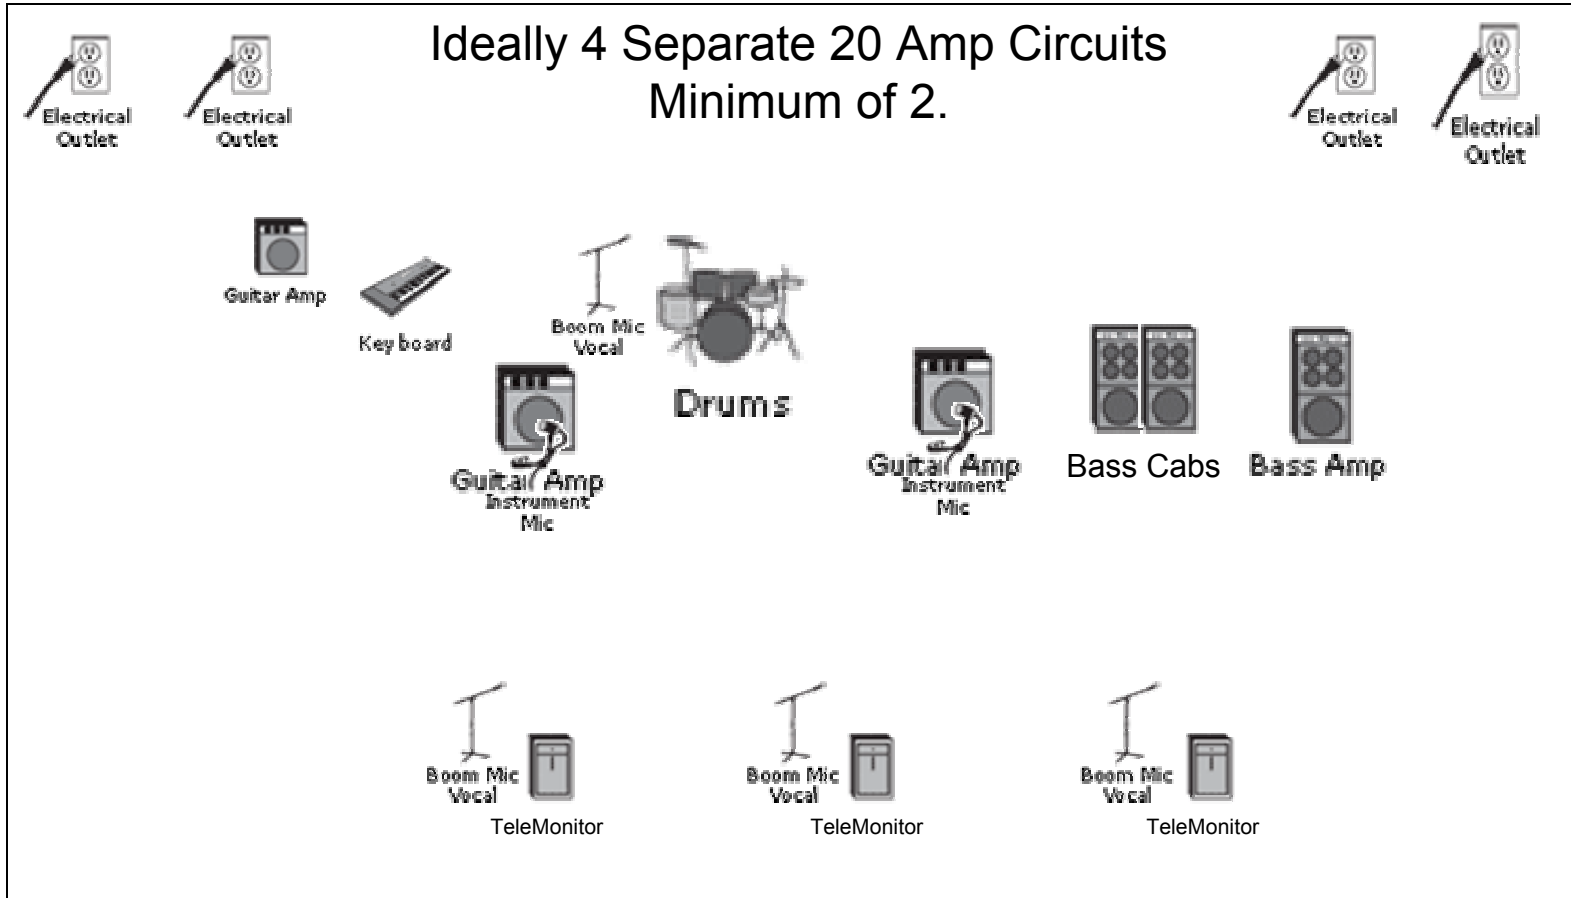

Stage Width: 24 Feet

Stage Depth: 16 Feet

The Class of '68 Stage Plot